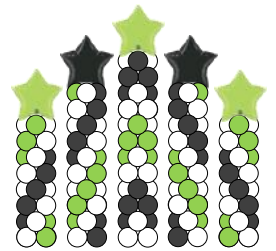

$485~Middle Column up to 10 ft. tall