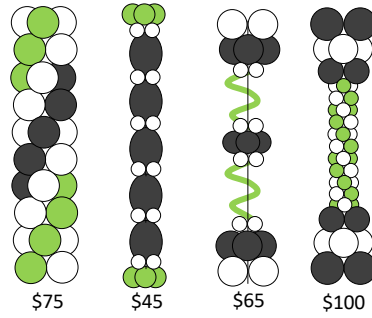

2018 Décor Guide

Customization available
Prices are subject to change

Delivery/Set-up/Removal
Not include in the list price

Simple Bouquets

Staggered Bouquets: 11" latex

\$20 \$25 \$30

Stacked Bouquets: 11 inch latex

\$55 \$45 \$65

Centerpieces

Columns

\$75 \$45 \$65 \$100

7-8 ft. tall height includes the Topper

Topper not included in this price

Column Toppers

Themed Jumbo Balloons Available

Mini Columns

5ft.-6ft. tall

Arches

Spiral Arch
Approx. 8 x 8
\$200.00

Approx.
10 x 10
\$275

Linking Arch
Single Door: \$125
Double Door: \$165

Pearl Arch
Table Top: \$75.00
Over the table: \$150
20 ft. long

Backdrops

\$185~approx. 6ft. tall

\$185~approx. 6ft. tall

\$485~Middle Column up to 10 ft. tall