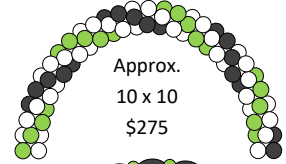

\$55 \$45 \$65

Centerpieces

Columns

\$75 \$45 \$65 \$100

7-8 ft. tall height includes the Topper

Topper not included in this price

Column Toppers

Themed Jumbo Balloons Available

Mini Columns

5ft.-6ft. tall

Arches

Spiral Arch
Approx. 8 x 8
\$200.00

Approx.
10 x 10
\$275

Linking Arch
Single Door: \$125
Double Door: \$165

Pearl Arch
Table Top: \$75.00
Over the table: \$150
20 ft. long