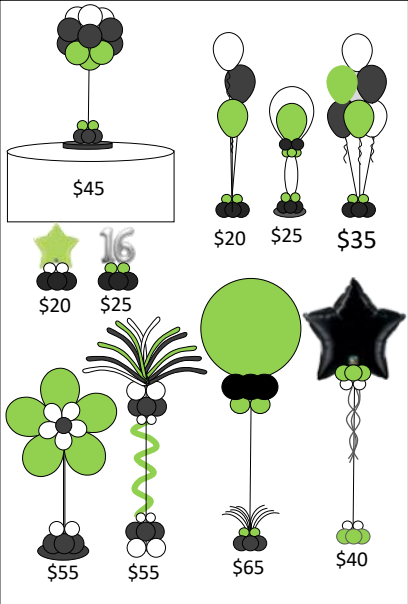

2018 Décor Guide

Customization available
Prices are subject to change

Delivery/Set-up/Removal
Not include in the list price

Simple Bouquets

Staggered Bouquets: 11" latex

\$20 \$25 \$30

Stacked Bouquets: 11 inch latex

\$55 \$45 \$65

Centerpieces

Columns

\$75 \$45 \$65 \$100

7-8 ft. tall height includes the Topper

Topper not included in this price

Column Toppers

Themed Jumbo Balloons Available

Mini Columns

5ft.-6ft. tall

Arches

Spiral Arch
Approx. 8 x 8
\$200.00

Approx.
10 x 10
\$275

Linking Arch
Single Door: \$125
Double Door: \$165

Pearl Arch
Table Top: \$75.00
Over the table: \$150
20 ft. long

Backdrops

\$185~approx. 6ft. tall

\$185~approx. 6ft. tall

\$485~Middle Column up to 10 ft. tall