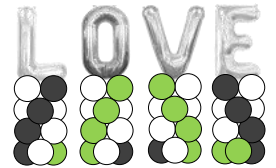

Backdrops

$185~approx. 6ft. tall