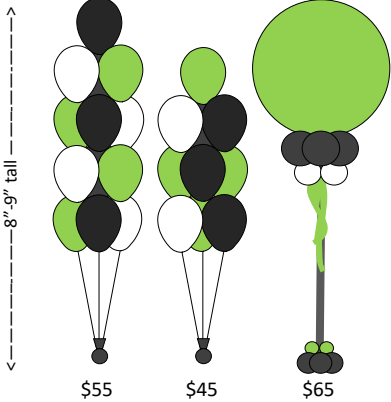

2018 Décor Guide

Customization available
Prices are subject to change

Delivery/Set-up/Removal
Not include in the list price

Simple Bouquets

Staggered Bouquets: 11" latex

\$20 \$25 \$30

Stacked Bouquets: 11 inch latex

\$55 \$45 \$65

Centerpieces

Columns

\$75 \$45 \$65 \$100

7-8 ft. tall height includes the Topper

Topper not included in this price

Column Toppers

Themed Jumbo Balloons Available

Mini Columns

5ft.-6ft. tall

Arches

Spiral Arch
Approx. 8 x 8
\$200.00

Approx.
10 x 10
\$275

Linking Arch
Single Door: \$125
Double Door: \$165

Pearl Arch
Table Top: \$75.00
Over the table: \$150
20 ft. long

Backdrops

\$185~approx. 6ft. tall

\$185~approx. 6ft. tall

\$485~Middle Column up to 10 ft. tall