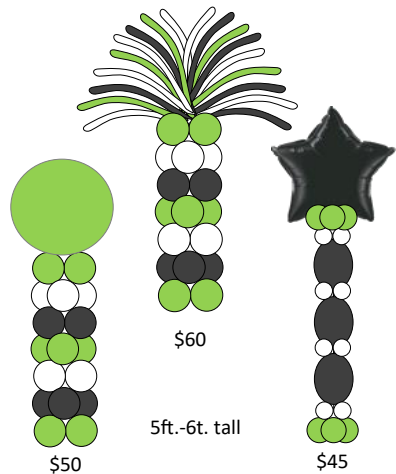

2018 Décor Guide

Customization available
Prices are subject to change

Delivery/Set-up/Removal
Not include in the list price

Simple Bouquets

Staggered Bouquets: 11" latex

\$20 \$25 \$30

Stacked Bouquets: 11 inch latex

\$55 \$45 \$65

Centerpieces

Columns

\$75 \$45 \$65 \$100

7-8 ft. tall height includes the Topper

Topper not included in this price

Column Toppers

Themed Jumbo Balloons Available

Mini Columns

5ft.-6ft. tall

Arches

Spiral Arch
Approx. 8 x 8
\$200.00

Approx.
10 x 10
\$275

Linking Arch
Single Door: \$125
Double Door: \$165

Pearl Arch
Table Top: \$75.00
Over the table: \$150
20 ft. long

Backdrops

\$185~approx. 6ft. tall

\$185~approx. 6ft. tall

\$485~Middle Column up to 10 ft. tall