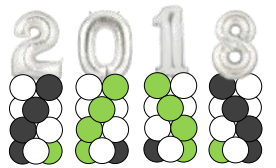

$185~approx. 6ft. tall