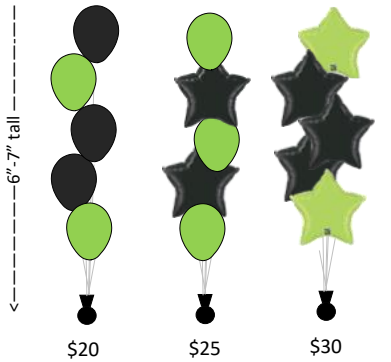

2018 Décor Guide

Customization available
Prices are subject to change

Delivery/Set-up/Removal
Not include in the list price

Simple Bouquets

Staggered Bouquets: 11" latex

\$20 \$25 \$30

Stacked Bouquets: 11 inch latex

\$55 \$45 \$65

Centerpieces

Columns

\$75 \$45 \$65 \$100

7-8 ft. tall height includes the Topper

Topper not included in this price

Column Toppers

Themed Jumbo Balloons Available

Mini Columns

5ft.-6ft. tall

Arches

Spiral Arch
Approx. 8 x 8
\$200.00

Approx.
10 x 10
\$275

Linking Arch
Single Door: \$125
Double Door: \$165

Pearl Arch
Table Top: \$75.00
Over the table: \$150
20 ft. long

Backdrops

\$185~approx. 6ft. tall

\$185~approx. 6ft. tall

\$485~Middle Column up to 10 ft. tall