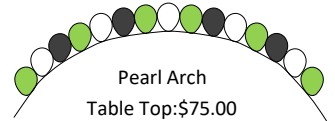

\$55 \$45 \$65

Centerpieces

Columns

\$75 \$45 \$65 \$100

7-8 ft. tall height includes the Topper

Topper not included in this price

Column Toppers

Themed Jumbo Balloons Available

Mini Columns

5ft.-6ft. tall

Arches

Spiral Arch
Approx. 8 x 8
\$200.00

Approx.
10 x 10
\$275

Linking Arch
Single Door: \$125
Double Door: \$165

Pearl Arch
Table Top: \$75.00
Over the table: \$150
20 ft. long