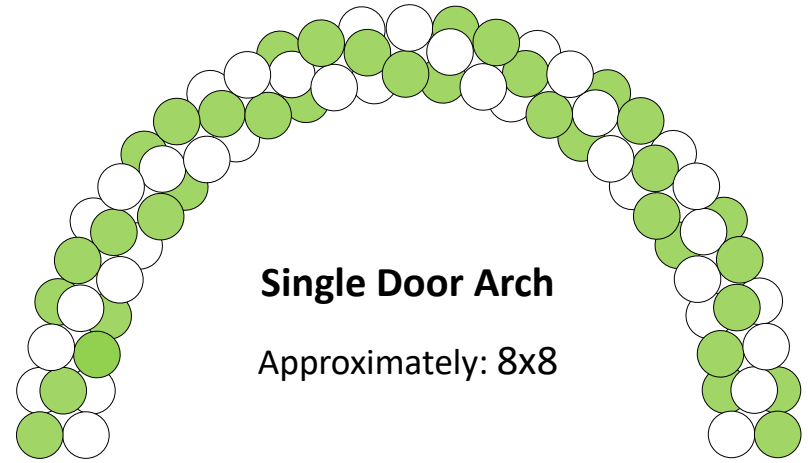

Spring Dance/Prom /Mitzvah Package #2~ \$1000.00

Choice of Dance Floor-Customizable

Single Door Arch

Approximately: 8x8

Choice of (12) Standard Centerpieces