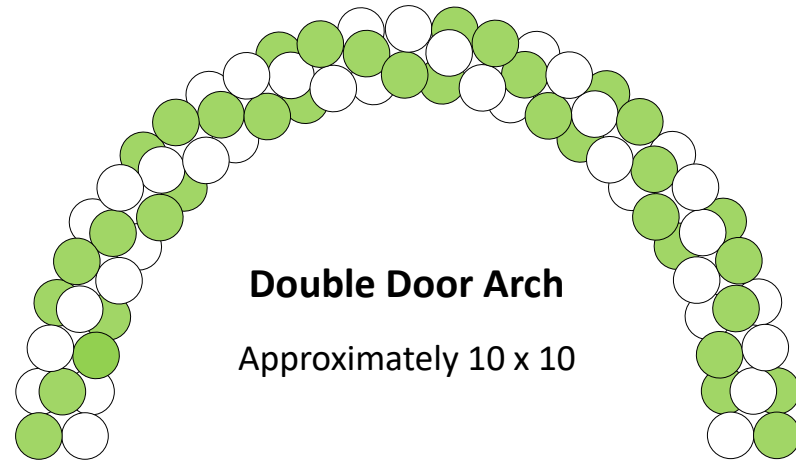

Spring Dance/Prom /Mitzvah Package #1~ \$1500.00

Choice of Dance Floor-Customizable

Double Door Arch

Approximately 10 x 10

Choice of (12) Tall Centerpieces